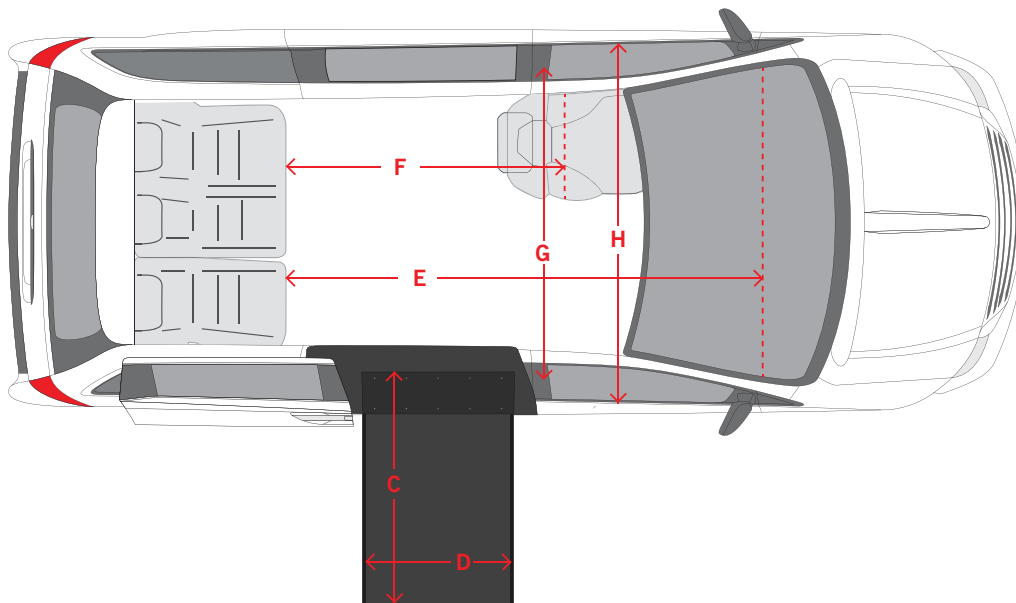

Chrysler Town & Country

standard features of both conversions

E-coated for corrosion resistance
11" maximum drop
PowerKneel™ optimized for reliability & noise reduction
FMVSS 301R compliant
Hidden spare tire gives you plenty of cargo space
Removable front seat bases
800 lb ramp capacity - Northstar
600 lb ramp capacity - Summit

conversion specifications

The Northstar in-floor ramp comes standard with the SURE DEPLOY™ backup system
The Summit fold-out ramp comes standard with an anti-rattle mechanism

imaginepossibilities 

dodgespecifications

northstar

summit

A Door Opening Height	55.1"	54.3"
B Door Opening Width	30.8"	30.8"
C Ramp Length	58.6"	50.5"
D Usable Ramp Width	29.3"	28.9"
E Overall Floor Length	85.5"	85.5"
F Length (from back seat bases to kickplate)	58"	58"
G Floor Width at B Pillar	60"	60"
H Floor Width at Front Doors	61"	61"
I Interior Height at Center Position	57.6"	57.6"
J Interior Height at Driver's Position	58" (w/o sunroof)	58" (w/o sunroof)