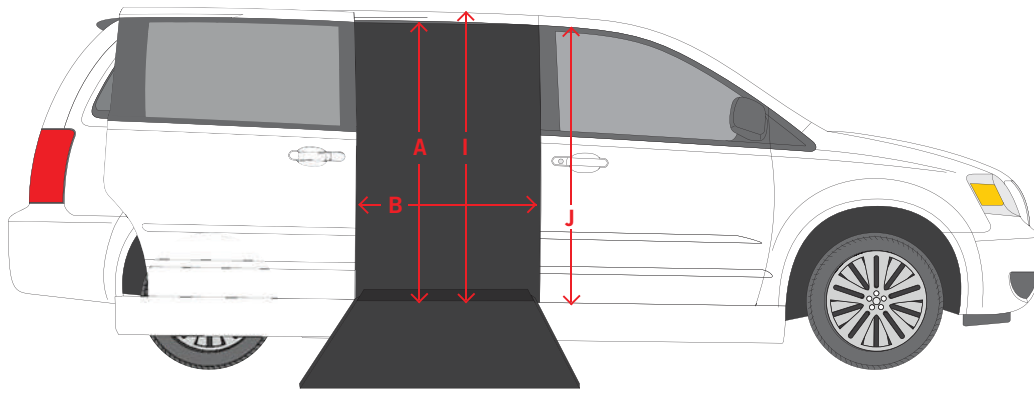

Chrysler Town & Country

standard features of both conversions

E-coated for corrosion resistance
11" maximum drop
PowerKneel™ optimized for reliability & noise reduction
FMVSS 301R compliant
Hidden spare tire gives you plenty of cargo space
Removable front seat bases
800 lb ramp capacity - Northstar
600 lb ramp capacity - Summit

conversion specifications

The Northstar in-floor ramp comes standard with the SURE DEPLOY™ backup system
The Summit fold-out ramp comes standard with an anti-rattle mechanism

imaginepossibilities 

dodgespecifications