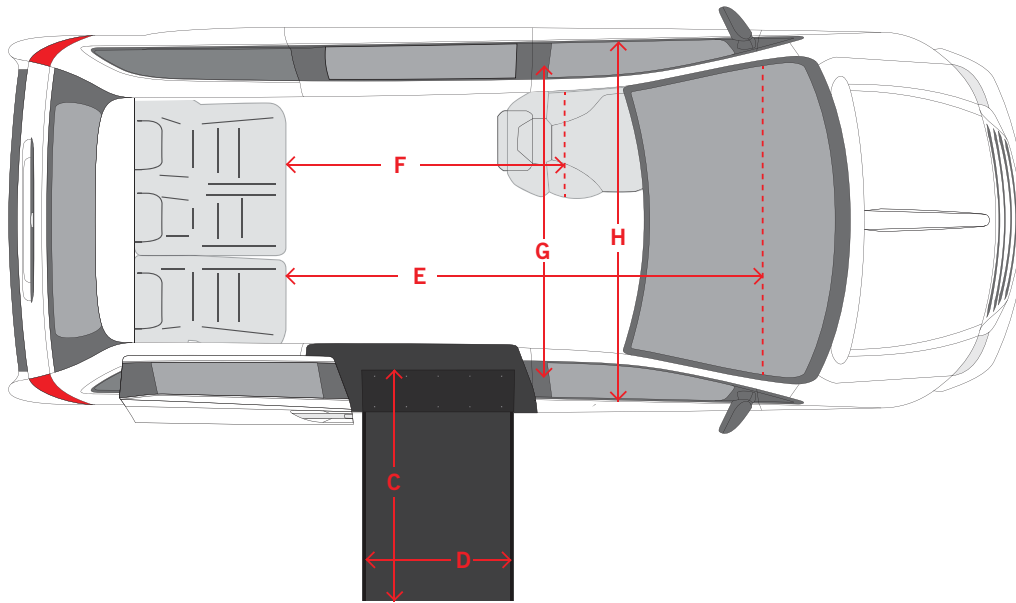

Dodge Grand Caravan

standard features of both conversions

E-coated for corrosion resistance
11" maximum drop
PowerKneel™ optimized for reliability & noise reduction
FMVSS 301R compliant
Hidden spare tire gives you plenty of cargo space
Removable front seat bases
800 lb ramp capacity - Northstar
600 lb ramp capacity - Summit

conversion specifications

The Northstar in-floor ramp comes standard with the SURE DEPLOY™ backup system
The Summit fold-out ramp comes standard with an anti-rattle mechanism

imaginepossibilities 

855VMI-VANS • vmivans.com

dodgespecifications	northstar	summit
A Door Opening Height	55.1"	54.3"
B Door Opening Width	30.8"	30.8"
C Ramp Length	58.6"	50.5"
D Usable Ramp Width	29.3"	28.9"
E Overall Floor Length	85.5"	85.5"
F Length (from back seat bases to kickplate)	58"	58"
G Floor Width at B Pillar	60"	60"
H Floor Width at Front Doors	61"	61"
I Interior Height at Center Position	57.6"	57.6"
J Interior Height at Driver's Position	58" (w/o sunroof)	58" (w/o sunroof)