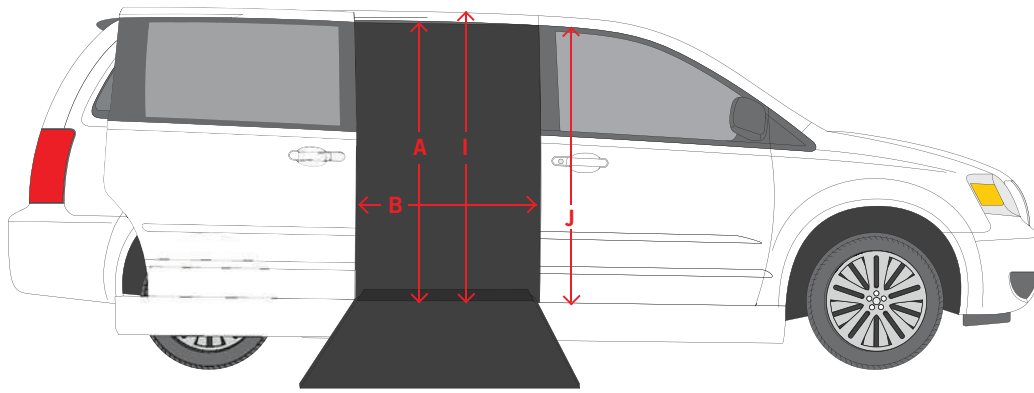

Dodge Grand Caravan

standard features of both conversions

E-coated for corrosion resistance
11" maximum drop
PowerKneel™ optimized for reliability & noise reduction
FMVSS 301R compliant
Hidden spare tire gives you plenty of cargo space
Removable front seat bases
800 lb ramp capacity - Northstar
600 lb ramp capacity - Summit

conversion specifications

The Northstar in-floor ramp comes standard with the SURE DEPLOY™ backup system
The Summit fold-out ramp comes standard with an anti-rattle mechanism

imaginepossibilities 

855VMI-VANS • vmivans.com

dodgespecifications	northstar	summit
A Door Opening Height	55.1"	54.3"
B Door Opening Width	30.8"	30.8"
C Ramp Length	58.6"	50.5"
D Usable Ramp Width	29.3"	28.9"
E Overall Floor Length	85.5"	85.5"
F Length (from back seat bases to kickplate)	58"	58"
G Floor Width at B Pillar	60"	60"
H Floor Width at Front Doors	61"	61"
I Interior Height at Center Position	57.6"	57.6"
J Interior Height at Driver's Position	58" (w/o sunroof)	58" (w/o sunroof)