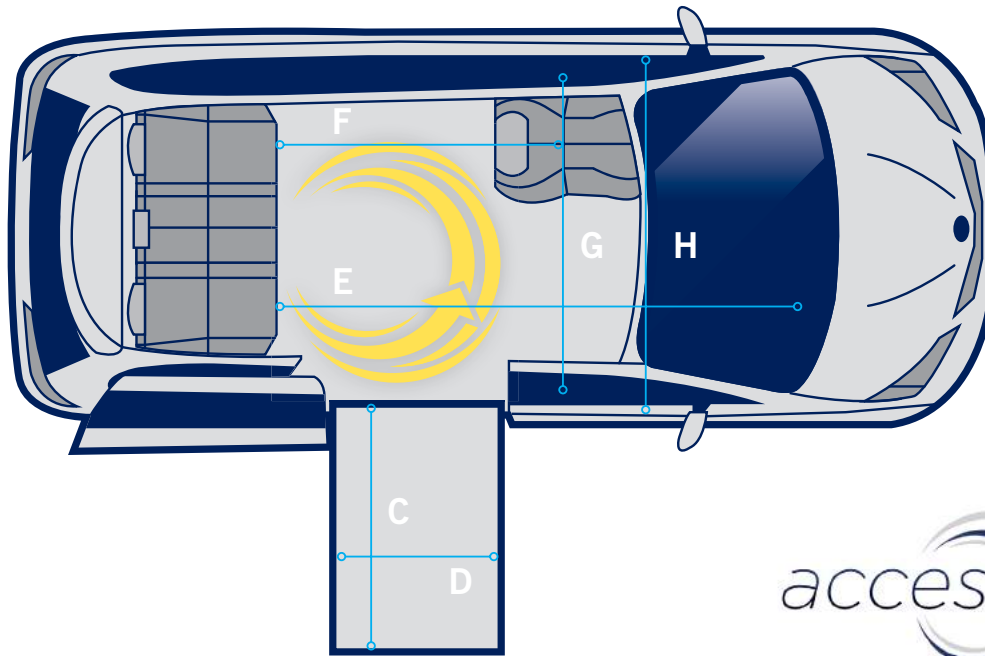

Toyota Sienna

standard features of both conversions

E-coated for corrosion resistance
14 7/8" maximum drop
PowerKneel™ optimized for reliability & noise reduction
FMVSS 301R compliant
Hidden spare tire gives you plenty of cargo space
Removable front seat bases
800 lb ramp capacity - Northstar
750 lb ramp capacity - Summit

conversion specifications

The Northstar in-floor ramp comes standard with the SURE DEPLOY™ backup system
The Summit fold-out ramp comes standard with an anti-rattle mechanism

imaginepossibilities 

855VMI-VANS • vmivans.com

toyotaspecifications	northstar	summit
A Door Opening Height	57"	57"
B Door Opening Width	30.5"	30.5"
C Ramp Length (angled ramp and transition plate)	58.75"	54.5"
D Usable Ramp Width	30"	28.9"
E Overall Floor Length	95"	95"
F Length (from back seat bases to kickplate)	65.5"	65.5"
G Floor Width at B Pillar	61.5"	61.5"
H Floor Width at Front Doors	60.3"	60.3"
I Interior Height at Center Position	61.8"	61.8"
J Interior Height at Driver/Passenger Position	60.5" (w/o sunroof)	60.5" (w/o sunroof)